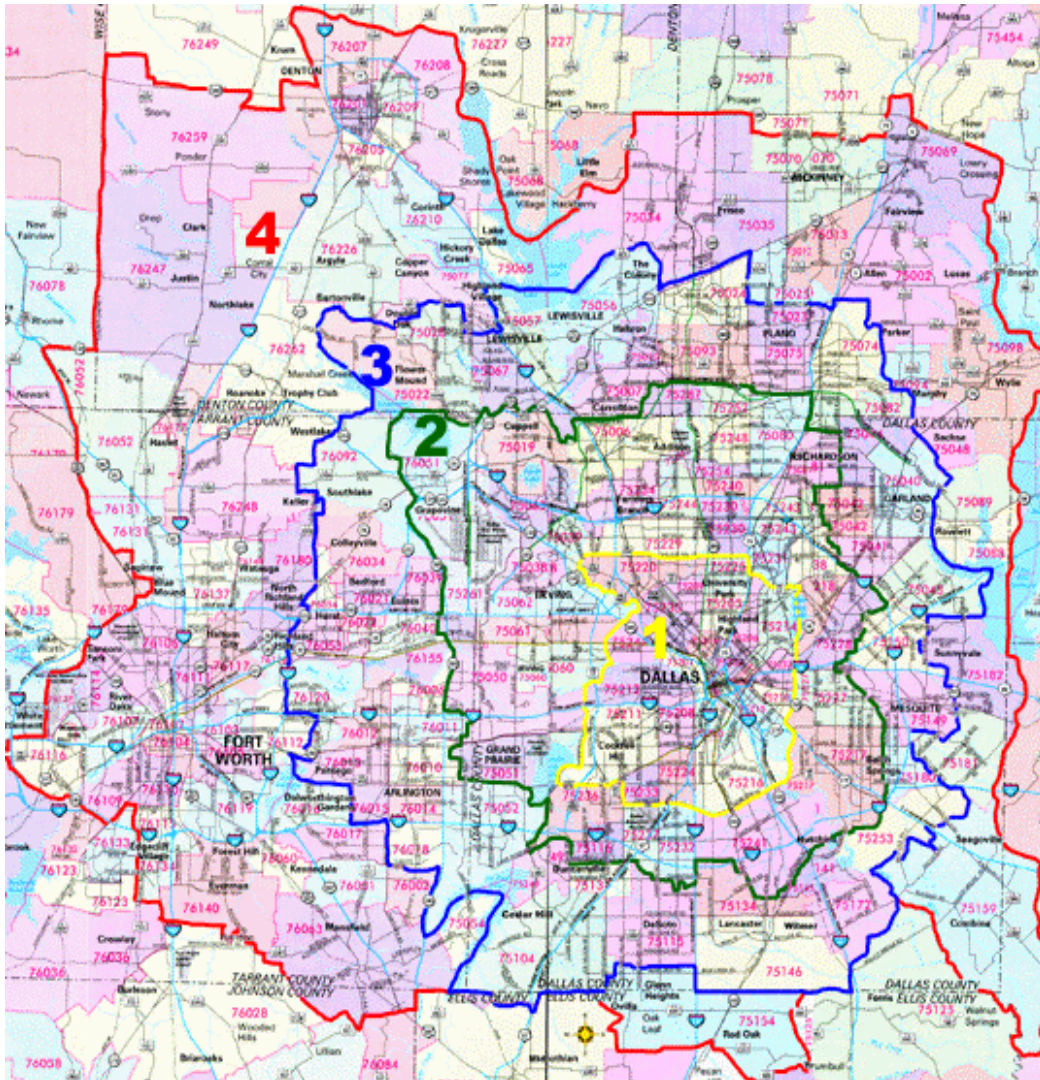

# Courtesy Couriers

Service	*Same-Day	4 Hour	2 ½ Hour	90 Min.	Non-Stop
Zone 1	7.00	9.75	12.75	16.90	18.75
Zone 2	9.75	12.45	15.95	20.55	26.75
Zone 3	16.00	18.75	24.95	31.30	41.15
Zone 4	24.05	24.95	33.00	40.15	55.65

## Courier Surcharges:

Drive-Out charge (outside of Zone4) **\$1.50**

Weight Charges: over 50 lbs. add **\$0.5** per lb.

Waiting Time: (First 10 min. free) **\$40** per hr.

**Dedicated Routes: \$40** per hr. 4 hr. min.